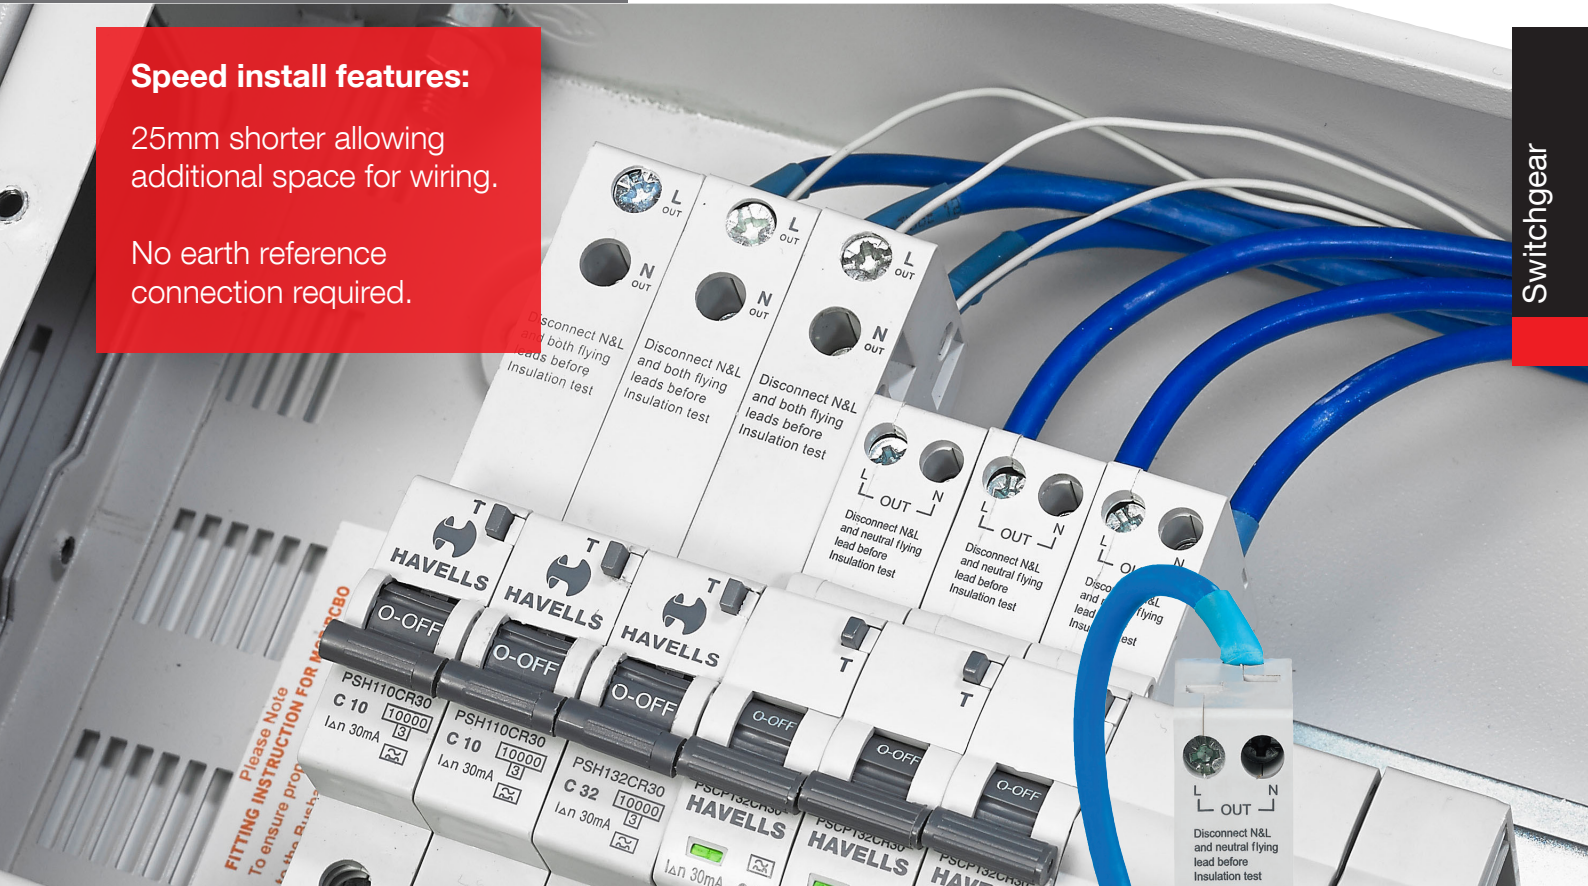

HAVELLS

Havells Compact RCBO

Speed install features:

25mm shorter allowing additional space for wiring.

No earth reference connection required.

Switchgear

Our compact RCBO is 25mm shorter than the standard RCBO range, simplifying installation and creating additional cabling space in distribution boards.

In addition, the uniquely designed compact RCBO does not require an earth reference connection which will reduce installation time.

The range is fully compatible with all Havells PowerSafe distribution boards and is available in various current ratings in both B and C trip curves.